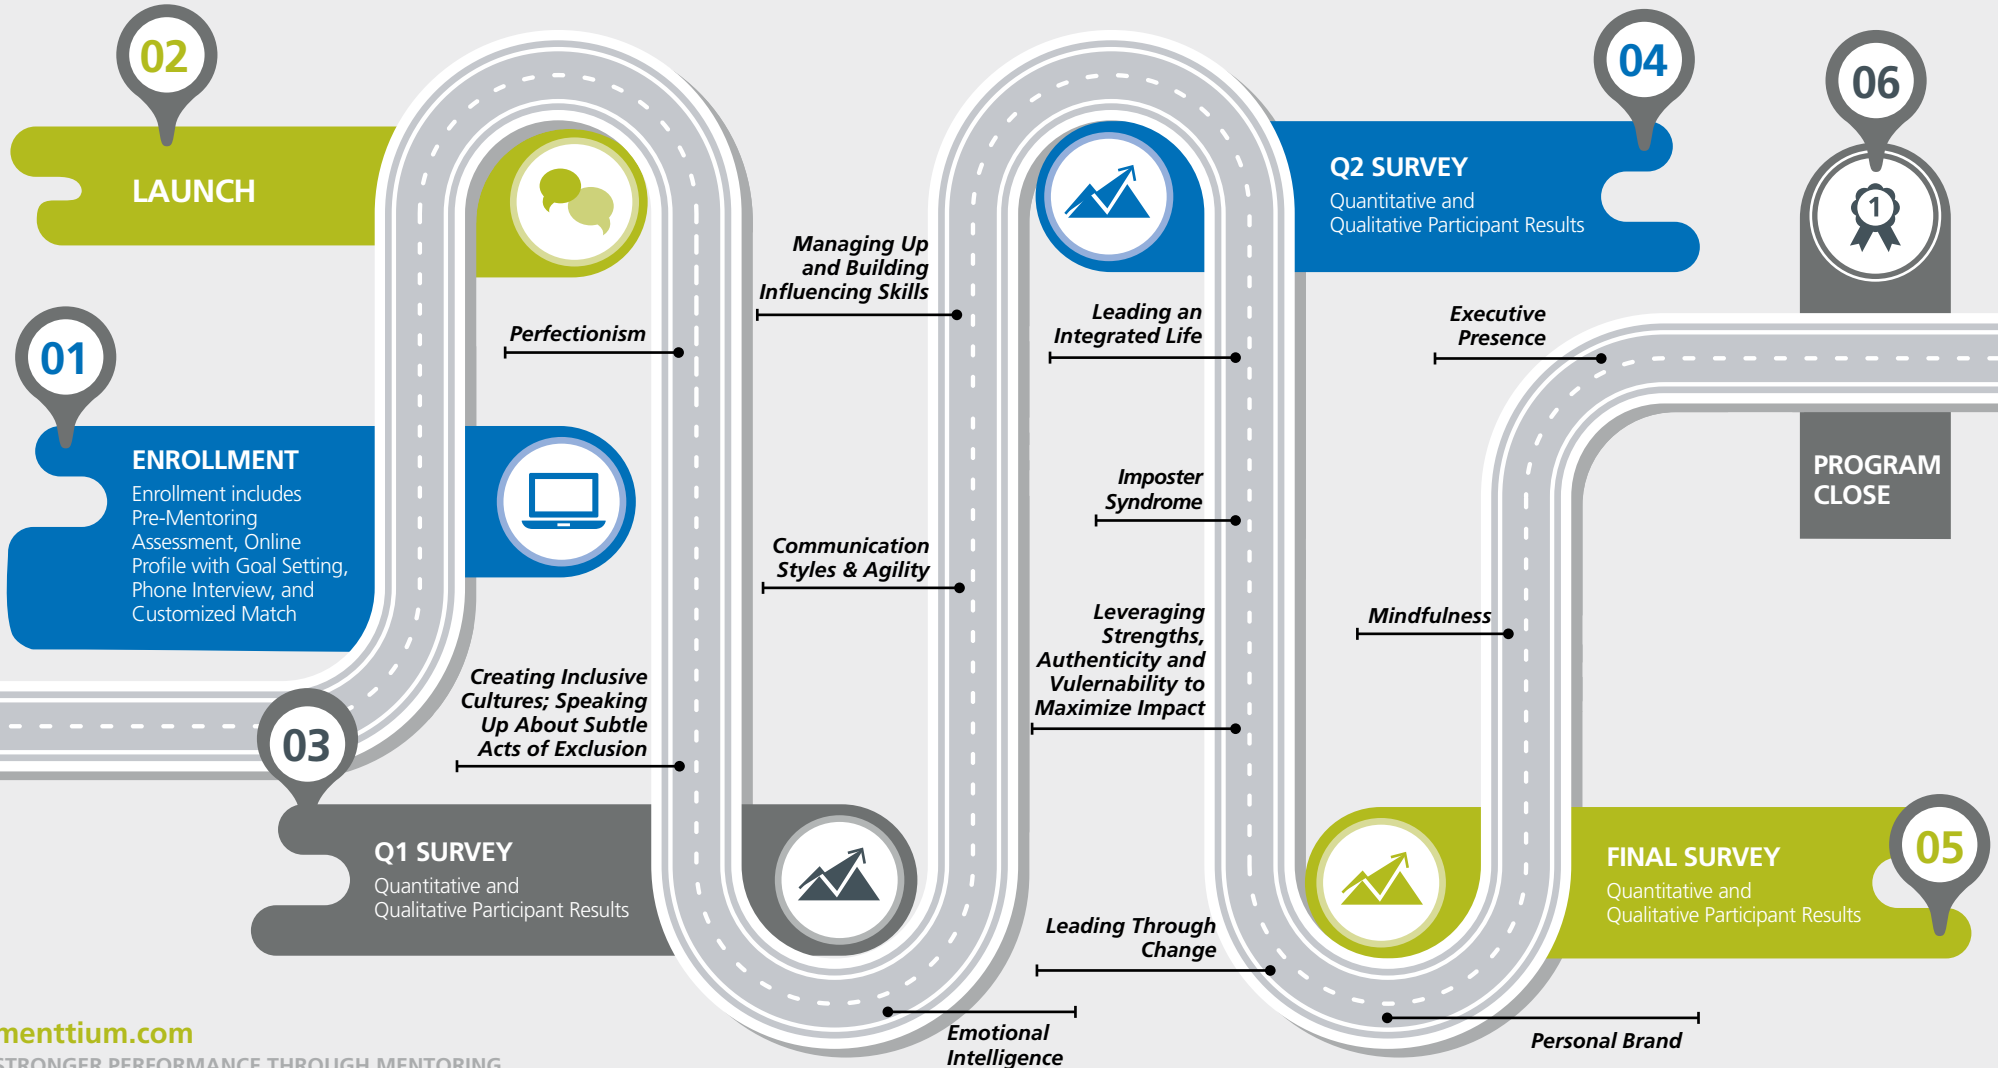

# menttium<sup>®</sup> ROADMAP

## What does the program fee include?

- Enrollment includes Pre-Mentoring Assessment with Goal Setting Tools, Online Profile and Portal Access, Phone Interview, and Customized Match
- Monthly 1:1 Mentor Meetings
- Quarterly Surveys with Quantitative and Qualitative Participant Results
- Events including Launch and Monthly Business Education Webinars
- Monthly e-Minders with Partnership Tools, Meeting Agendas and Resources
- Access to a curated playlist of TED Talks to support the mentoring partnership experience

[menttium.com](http://menttium.com)

STRONGER PERFORMANCE THROUGH MENTORING